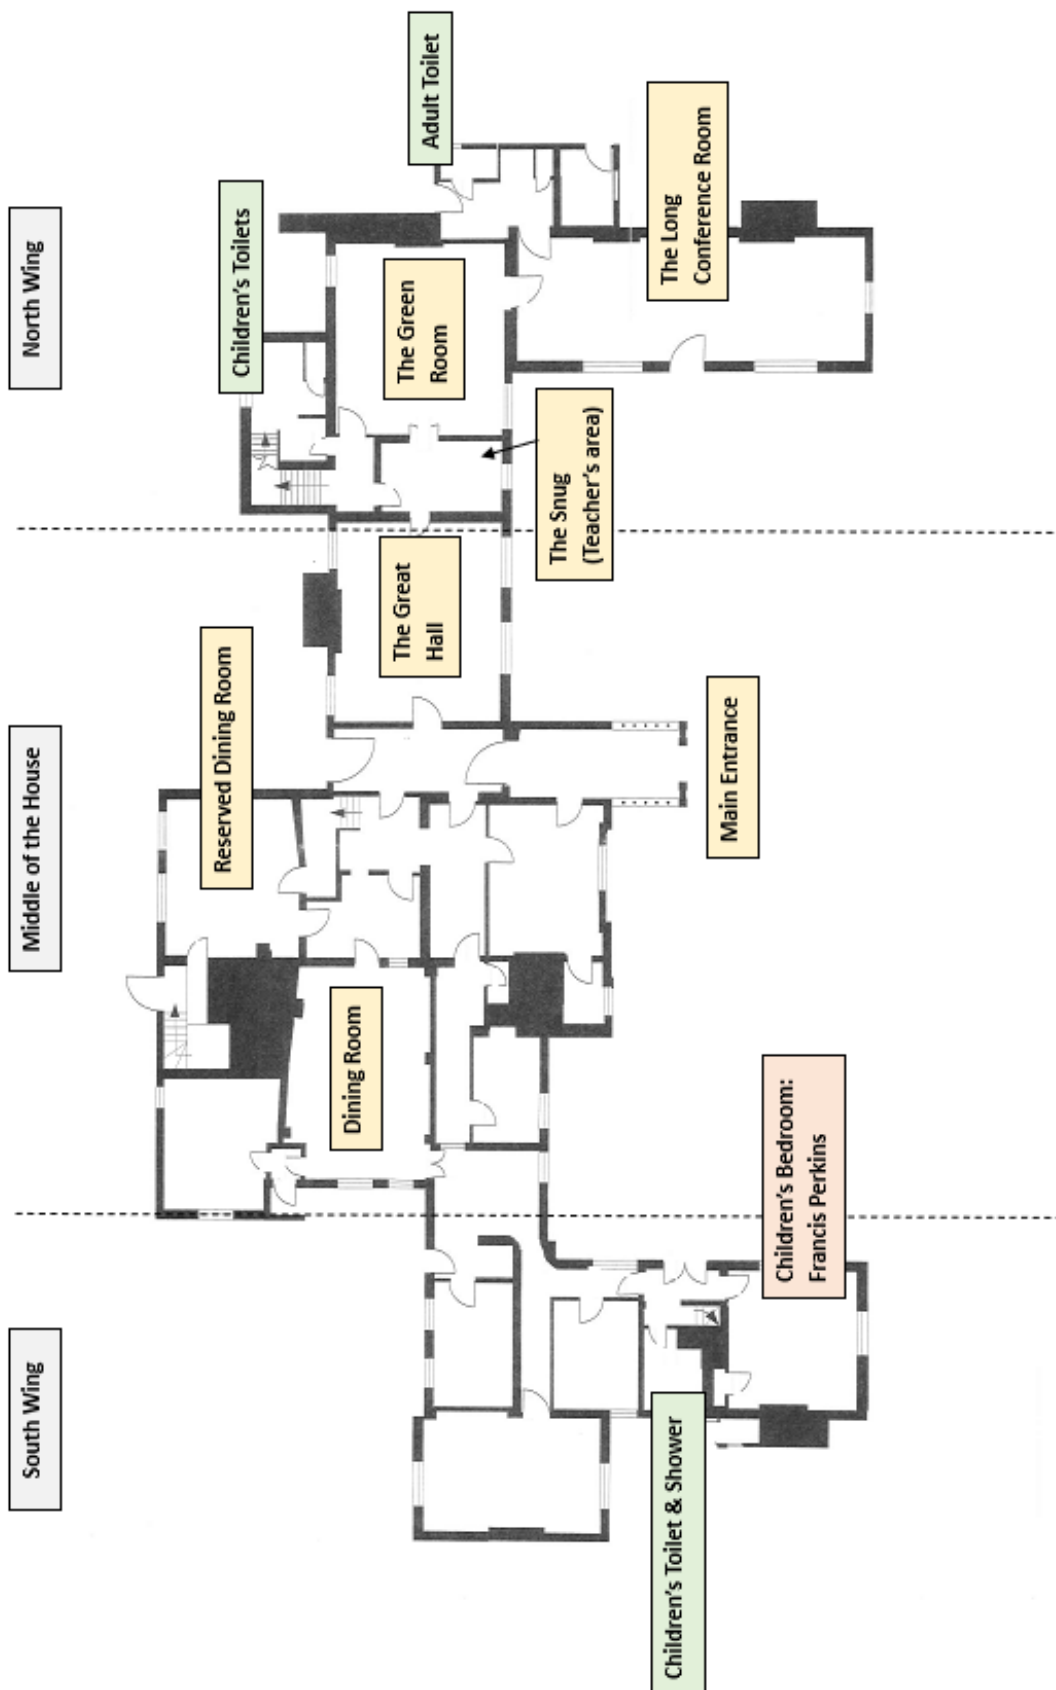

Manor House – Ground Floor