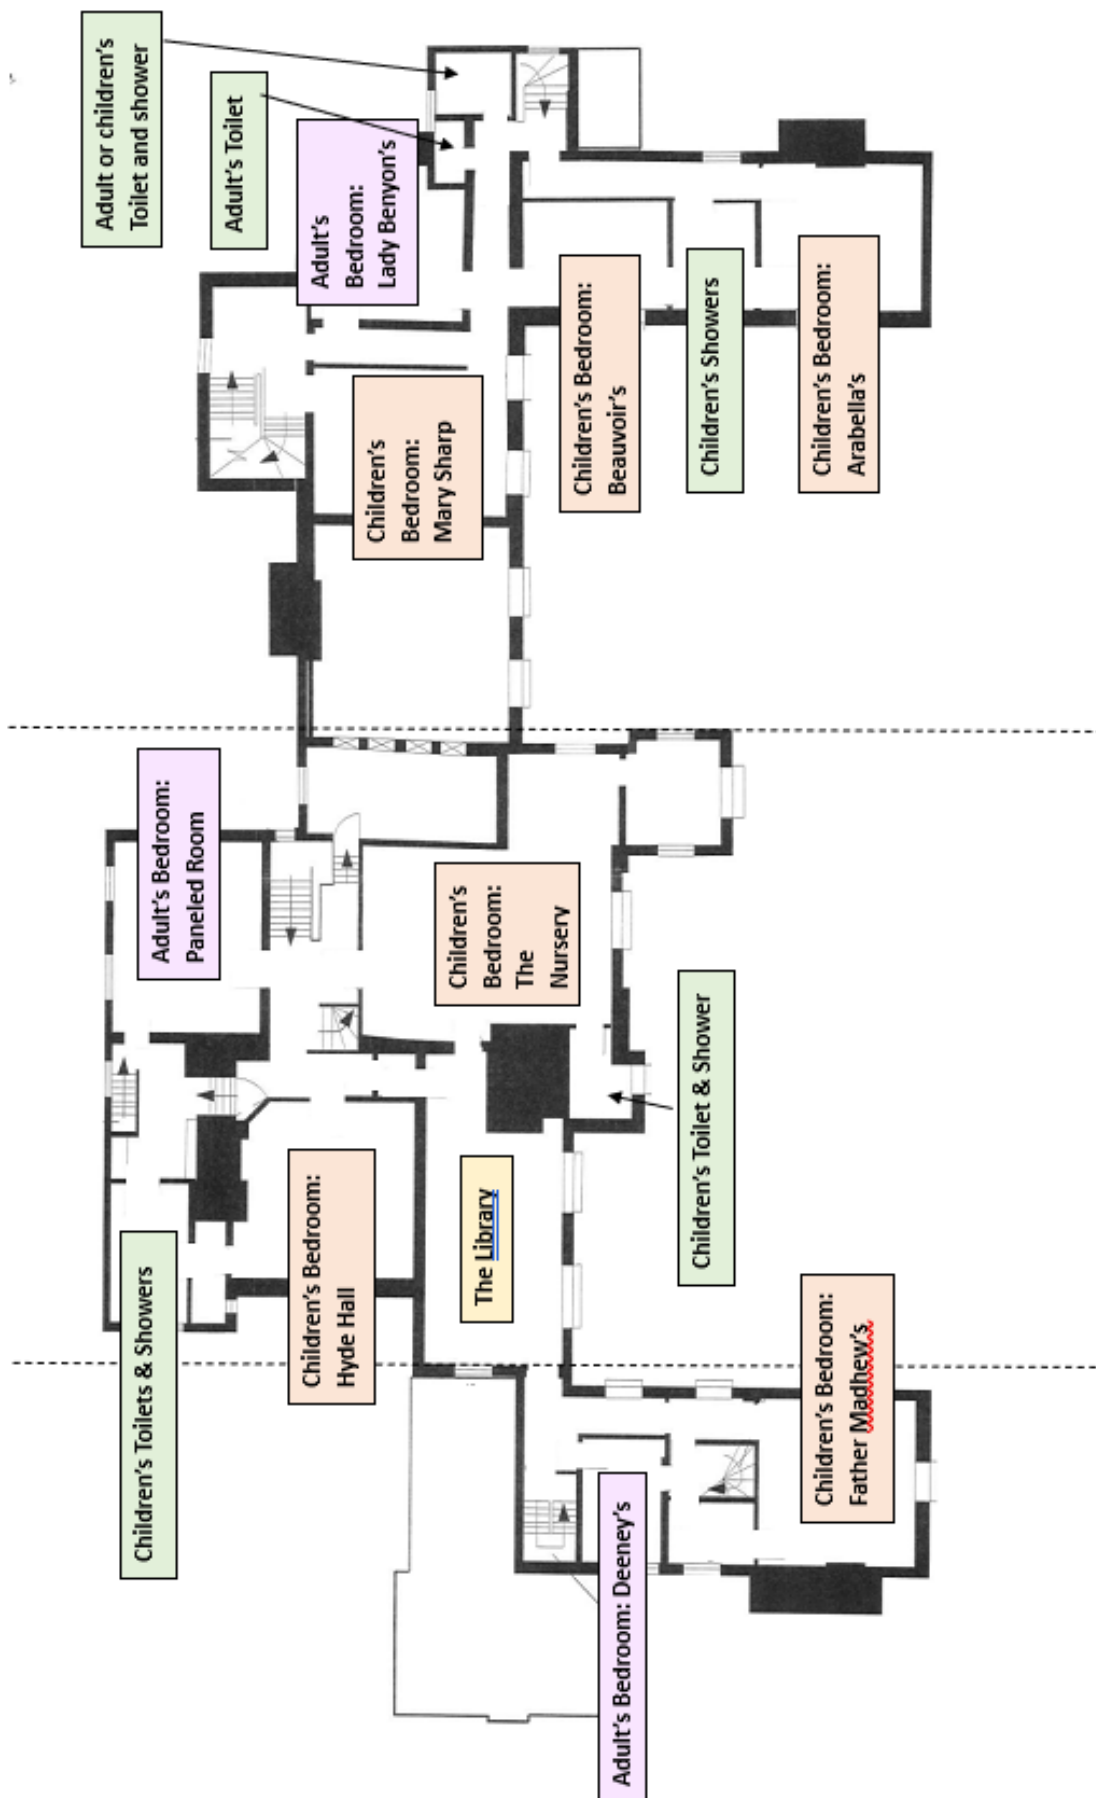

Manor House – First Floor