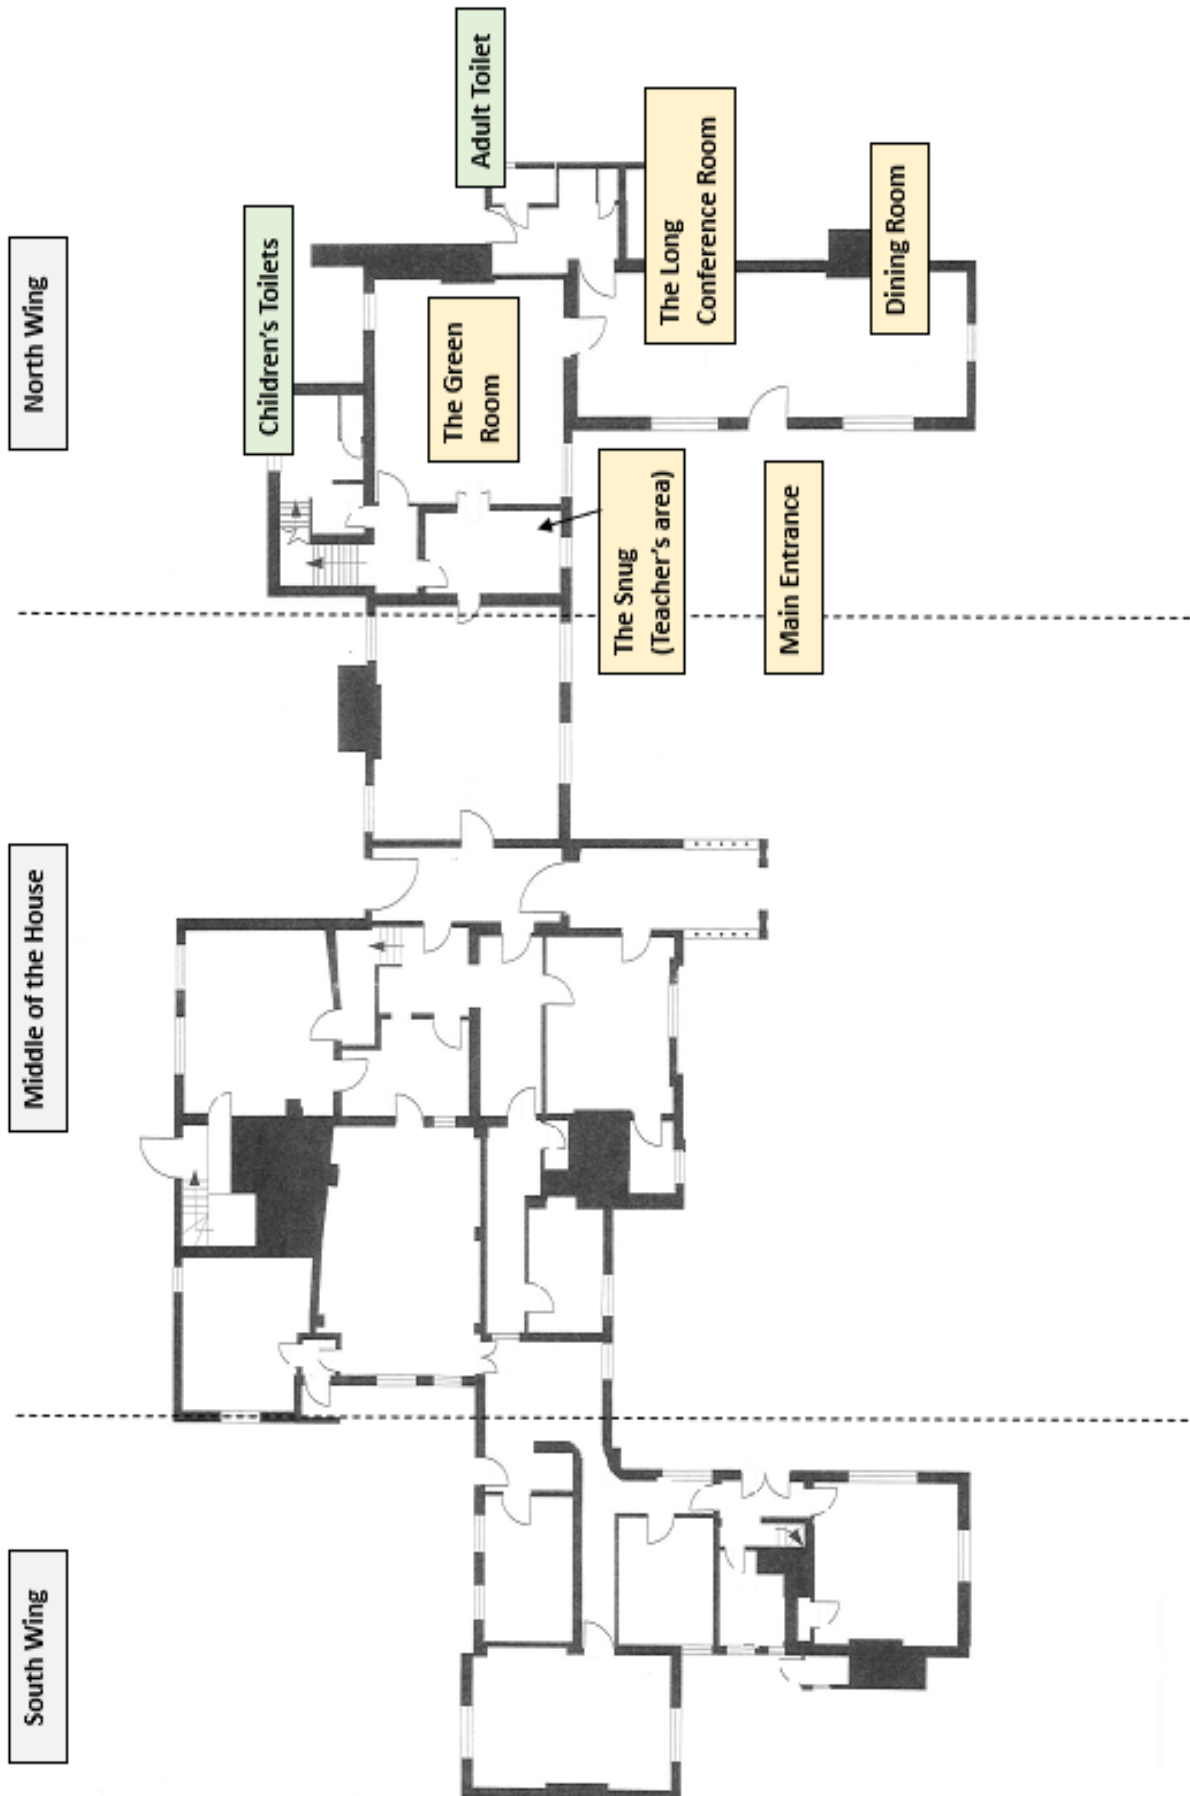

Bedroom List

Manor House (North Wing)

School:					
Date of Visit					
North Wing	Mary Sharp <ul style="list-style-type: none"> 6 bunk beds Single wash basin in room Shared wash facilities nearby DEAFGUARD available 	1		7	
		2		8	
		3		9	
		4		10	
		5		11	
		6		12	
	Beauvoirs <ul style="list-style-type: none"> 3 bunk beds Shared wash facilities nearby Where possible, same gender as Arabella's 	1		4	
		2		5	
		3		6	
	Arabella's <ul style="list-style-type: none"> 4 bunk beds 1 single bed Shared wash facilities nearby Where possible, same gender as Beauvoirs 	1		6	
		2		7	
		3		8	
		4		9	
		5			
	Rebecca's Bedroom (ADULTS) Wash facilities nearby	1		3	
		2			
	Lady Benyon's (ADULTS) Single wash basin in room Own wash facilities nearby	1		3	
		2			

Manor House – Ground Floor

Manor House – Second Floor